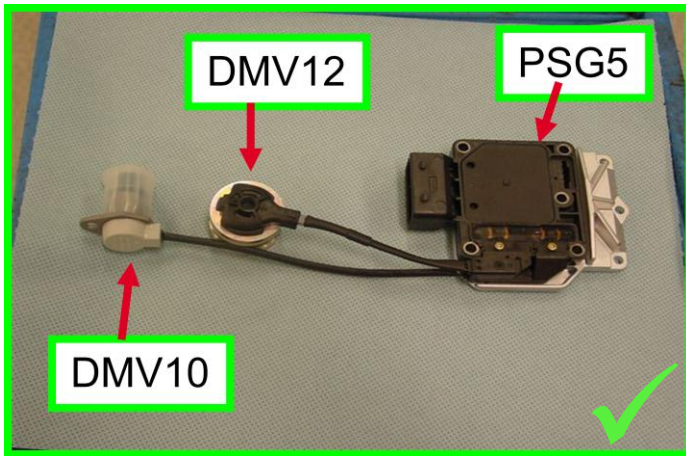

## Parts set PSG5

### Criteria:

- dismantled / incomplete
- mechanical damage
- damage on cable
- not identifiable

### Criterion: dismantled / incomplete

Set must be complete.

### Criterion: damage on electronical plugs

significant damage on cable isolation of DMV12  
→ not acceptable

acceptable damages