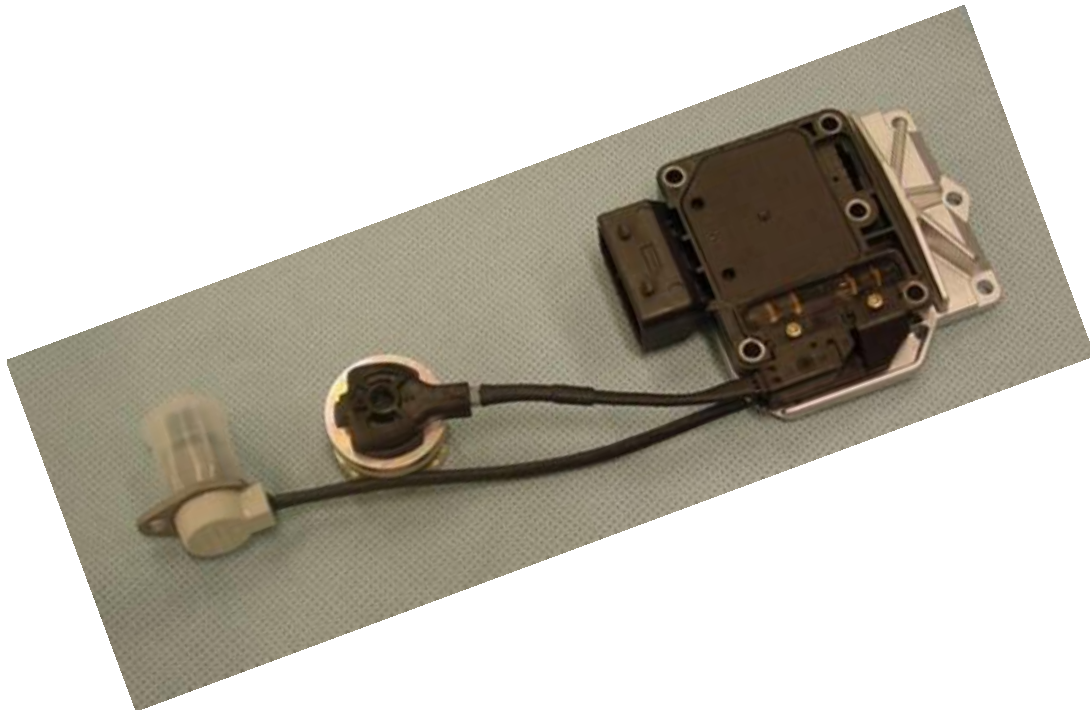

## Parts set PSG5

### Criteria:

- dismantled / incomplete
- mechanical damage
- damage on cable
- not identifiable

### Criterion: dismantled / incomplete

Set must be complete.

### Criterion: mechanical damage

Upper part not firmly catching/ catching bracket broken  
→ not acceptable